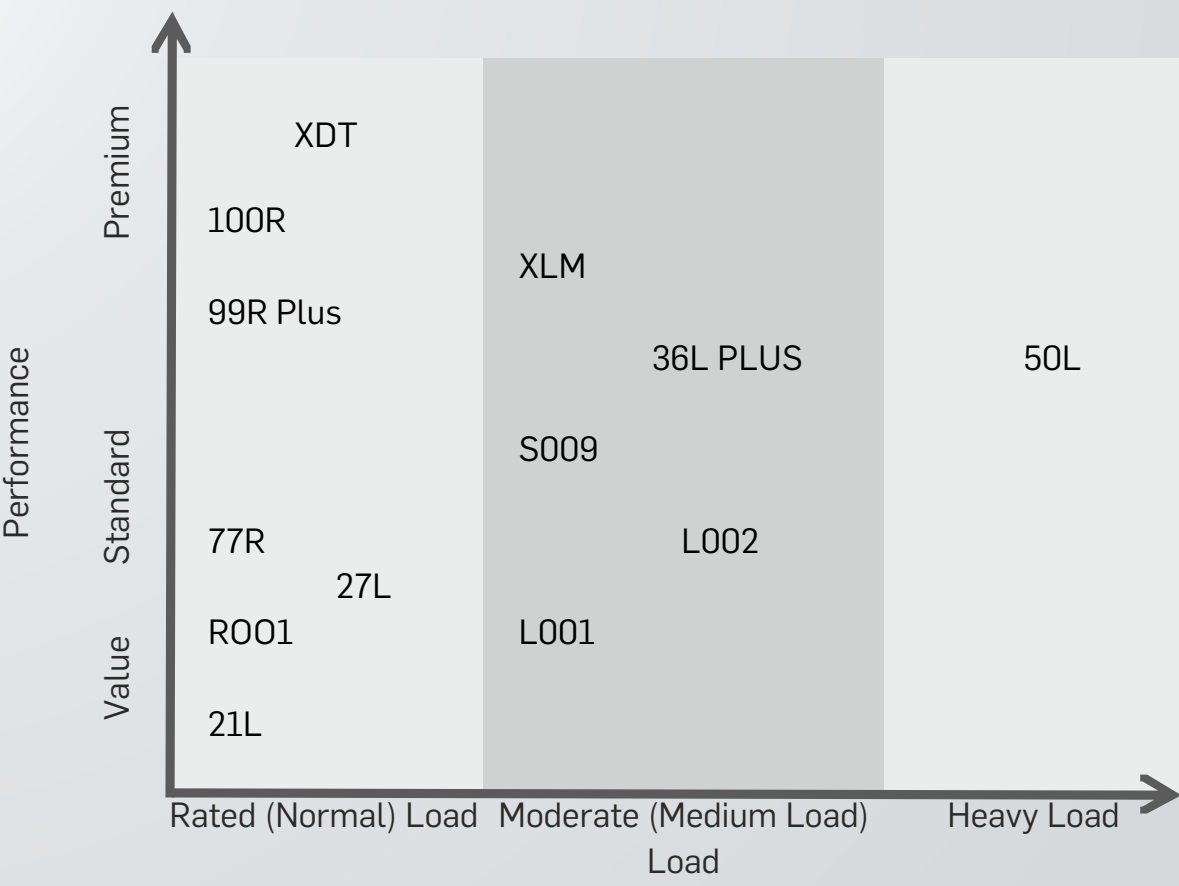

SEGMENTATION